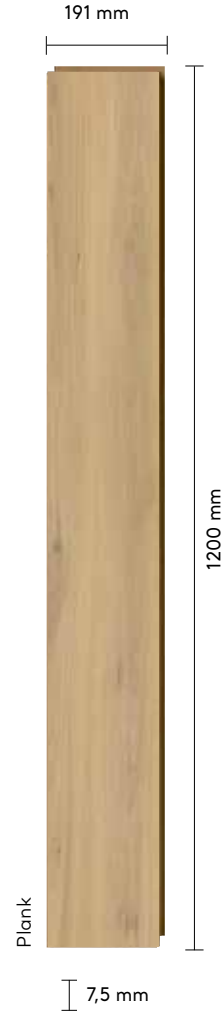

Kalitesiyle inci gibi parlayarak, estetik ve dayanıklılığın mükemmel uyumunu kusursuz bir şekilde yansıtır. Her detayıyla göz alıcı bir zarafeti temsil eden Perle ile yaşam alanlarınıza sadece bir nesne değil, aynı zamanda bir sanat eseri kazandırın.

Perle shines brightly with quality, reflecting a perfect blend of beauty and durability. With Perle, your living spaces become not just furnished, but transformed into works of art.